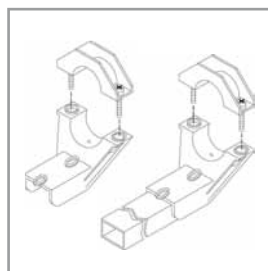

- Hot-galvanized steel sheet mounts (except Ø 45 and 83 with support in PP with fiber glass).
- Feed-arm in aluminum alloy.
- The feed-holder can mount LNB with Ø 23 or 40 mm.

- Carpenteria / mounts Ø 45
- Carpenteria / mounts Ø 60-65
- Carpenteria / mounts Ø 80

- Carpenteria / mounts Ø 83
- Carpenteria / mounts Ø 85
- Carpenteria / mounts Ø 100

- Carpenteria / mounts Ø 115
- Carpenteria / mounts Ø 125
- Carpenteria / mounts Ø 150

01

02

03

01
Sistema di apertura pre-montato. Brevetti Emme Esse.
Pre-mounted opening system. Patents by Emme Esse.

02
Montaggio rapido con cavallotto
Fast mounting with U-bolt

03
Portafeed con viti premontate
Feed holder with pre-mounted screws